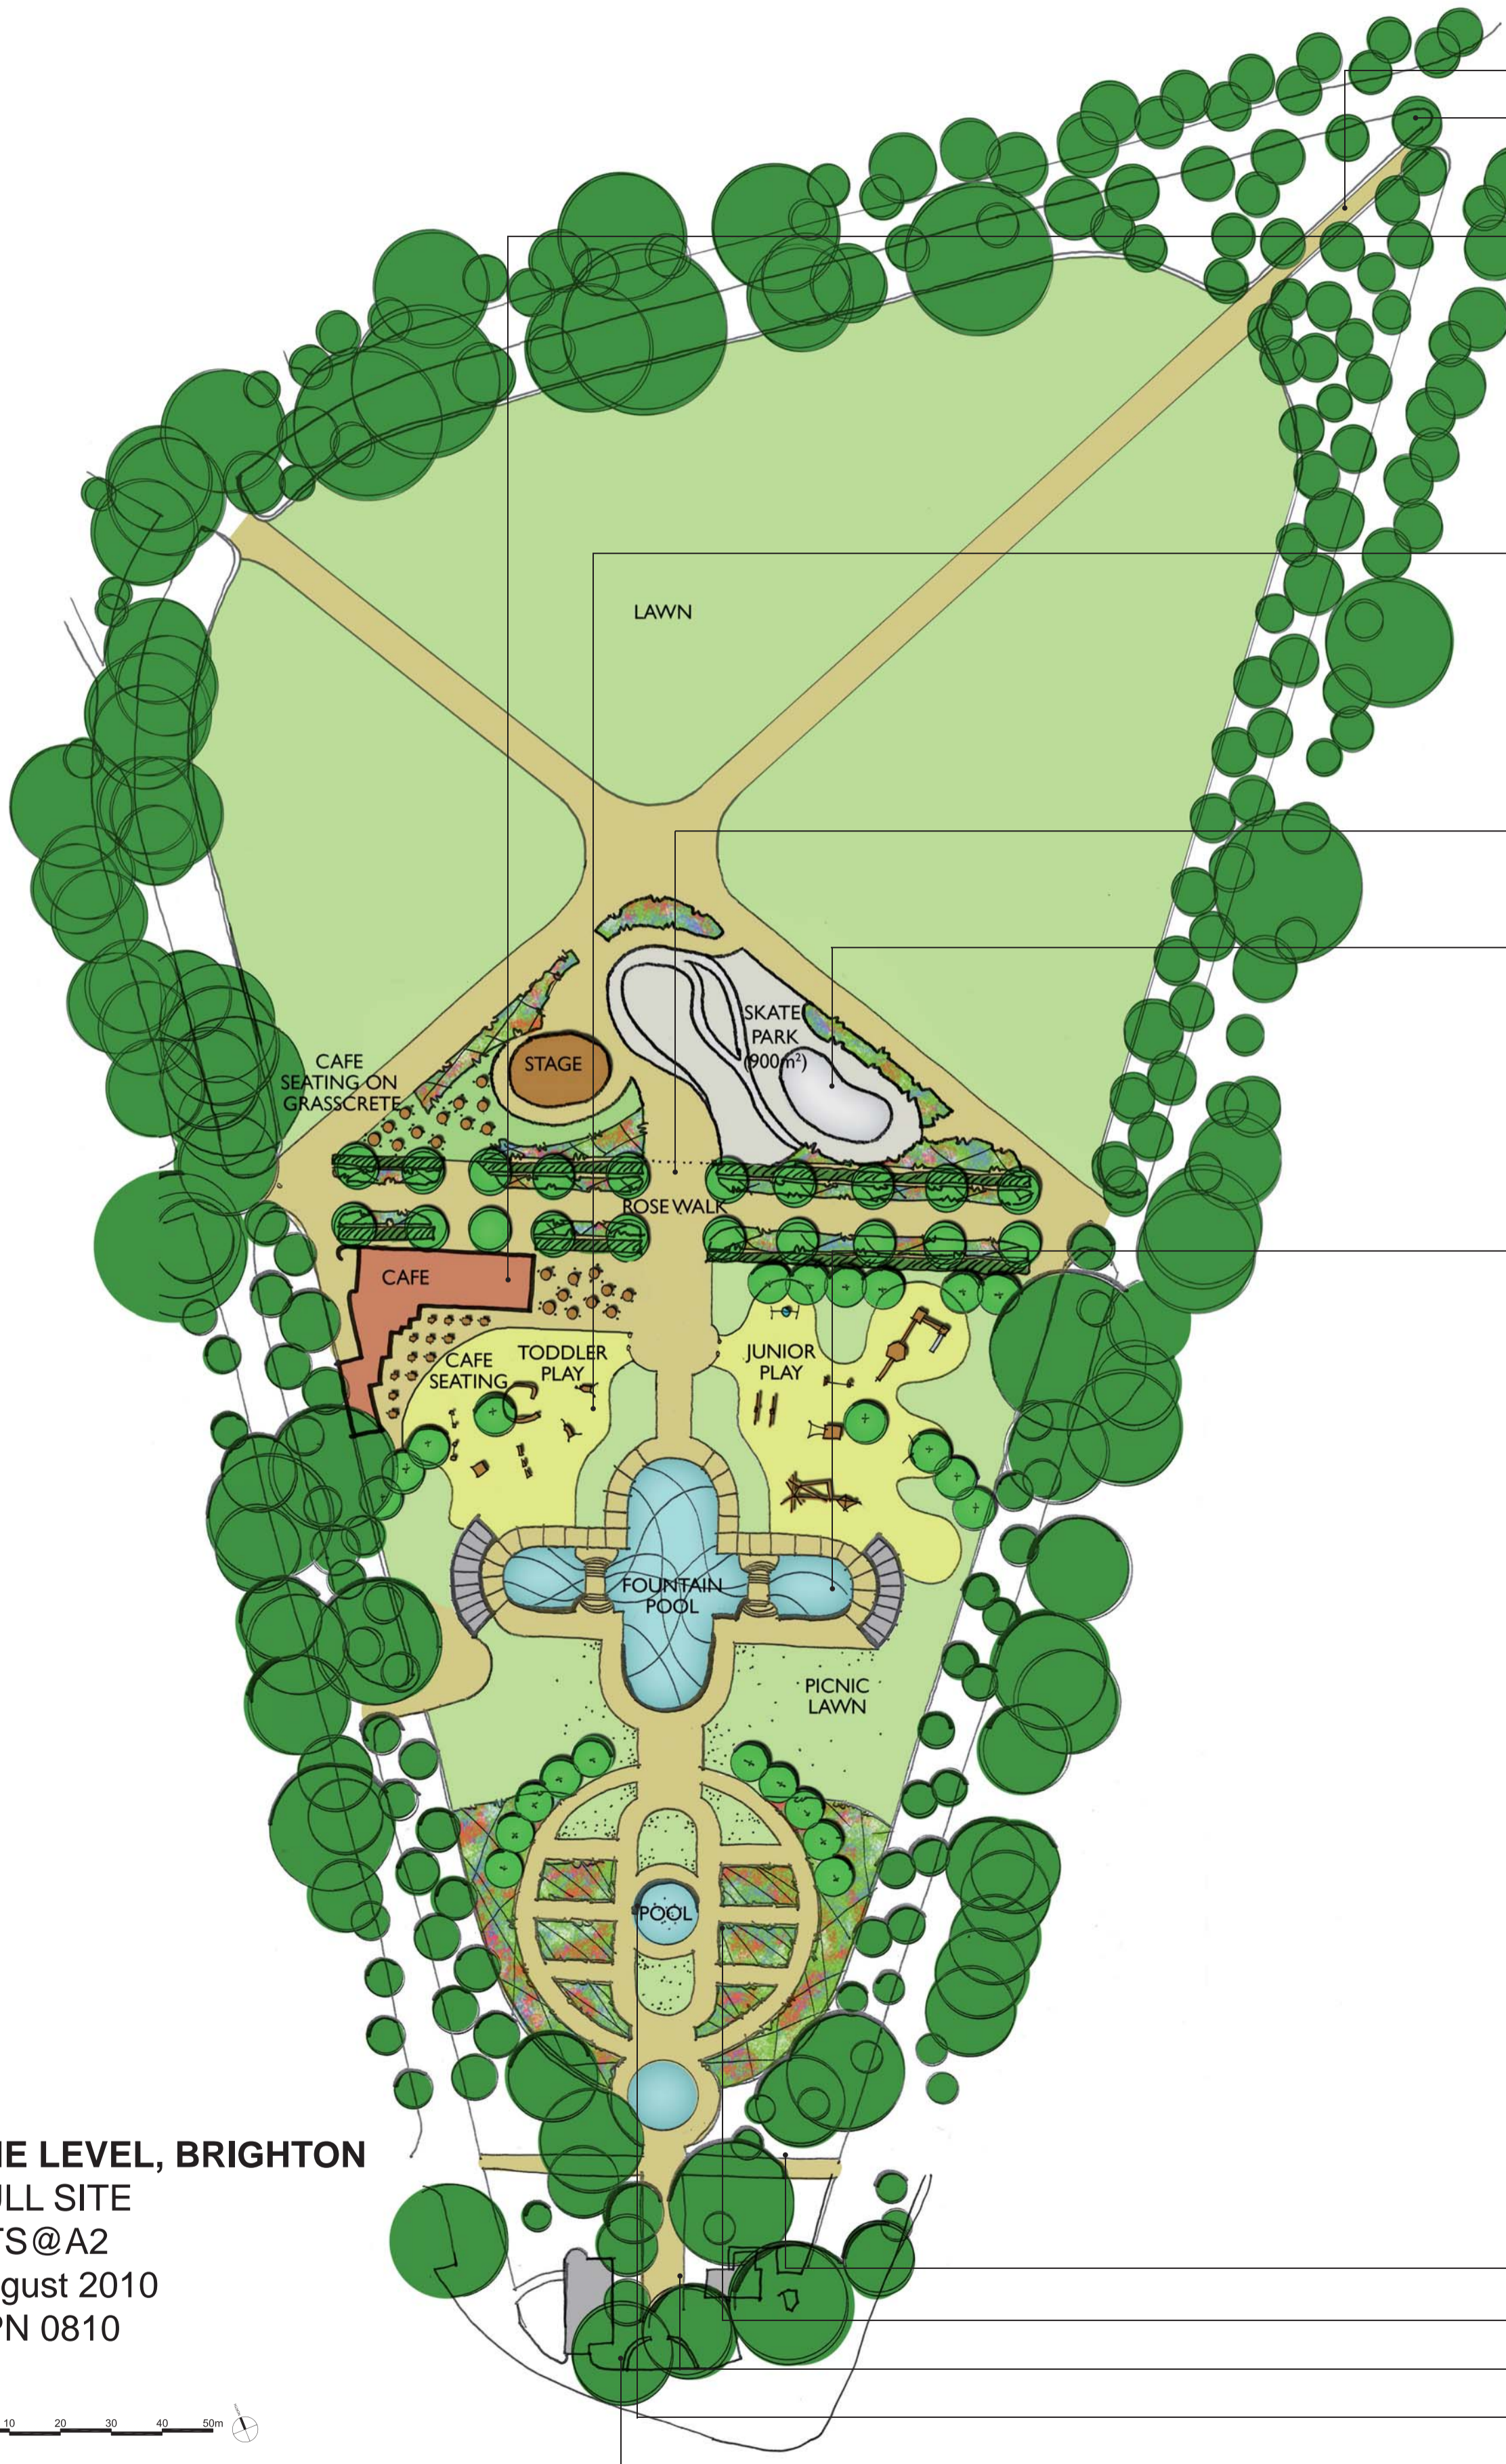

Landscape Masterplan: Skate Park North Of Rose Walk

Path surfaces upgraded
 All perimeter trees retained
 Elm trees retained to protect White-Letter Hairstreak Butterfly habitat
 Cafe / community building, Cafe Terrace and public toilets

Children's Play Areas
 Rose Walk
 Completely replanted to offer new floral display

New Skate Park
 Water Feature
 Extended to its full 1930s extent as a walk through water feature

Pergola & Columns
 Restored and replanted with climbers to provide shade

New Pétanque Courts
 New path added along desire line
 Flower Garden/Sensory Garden
 Cafe demolished
 Proposed fountain pool
 Main entrance restored

THE LEVEL, BRIGHTON
 FULL SITE
 NTS@A2
 August 2010
 SPN 0810